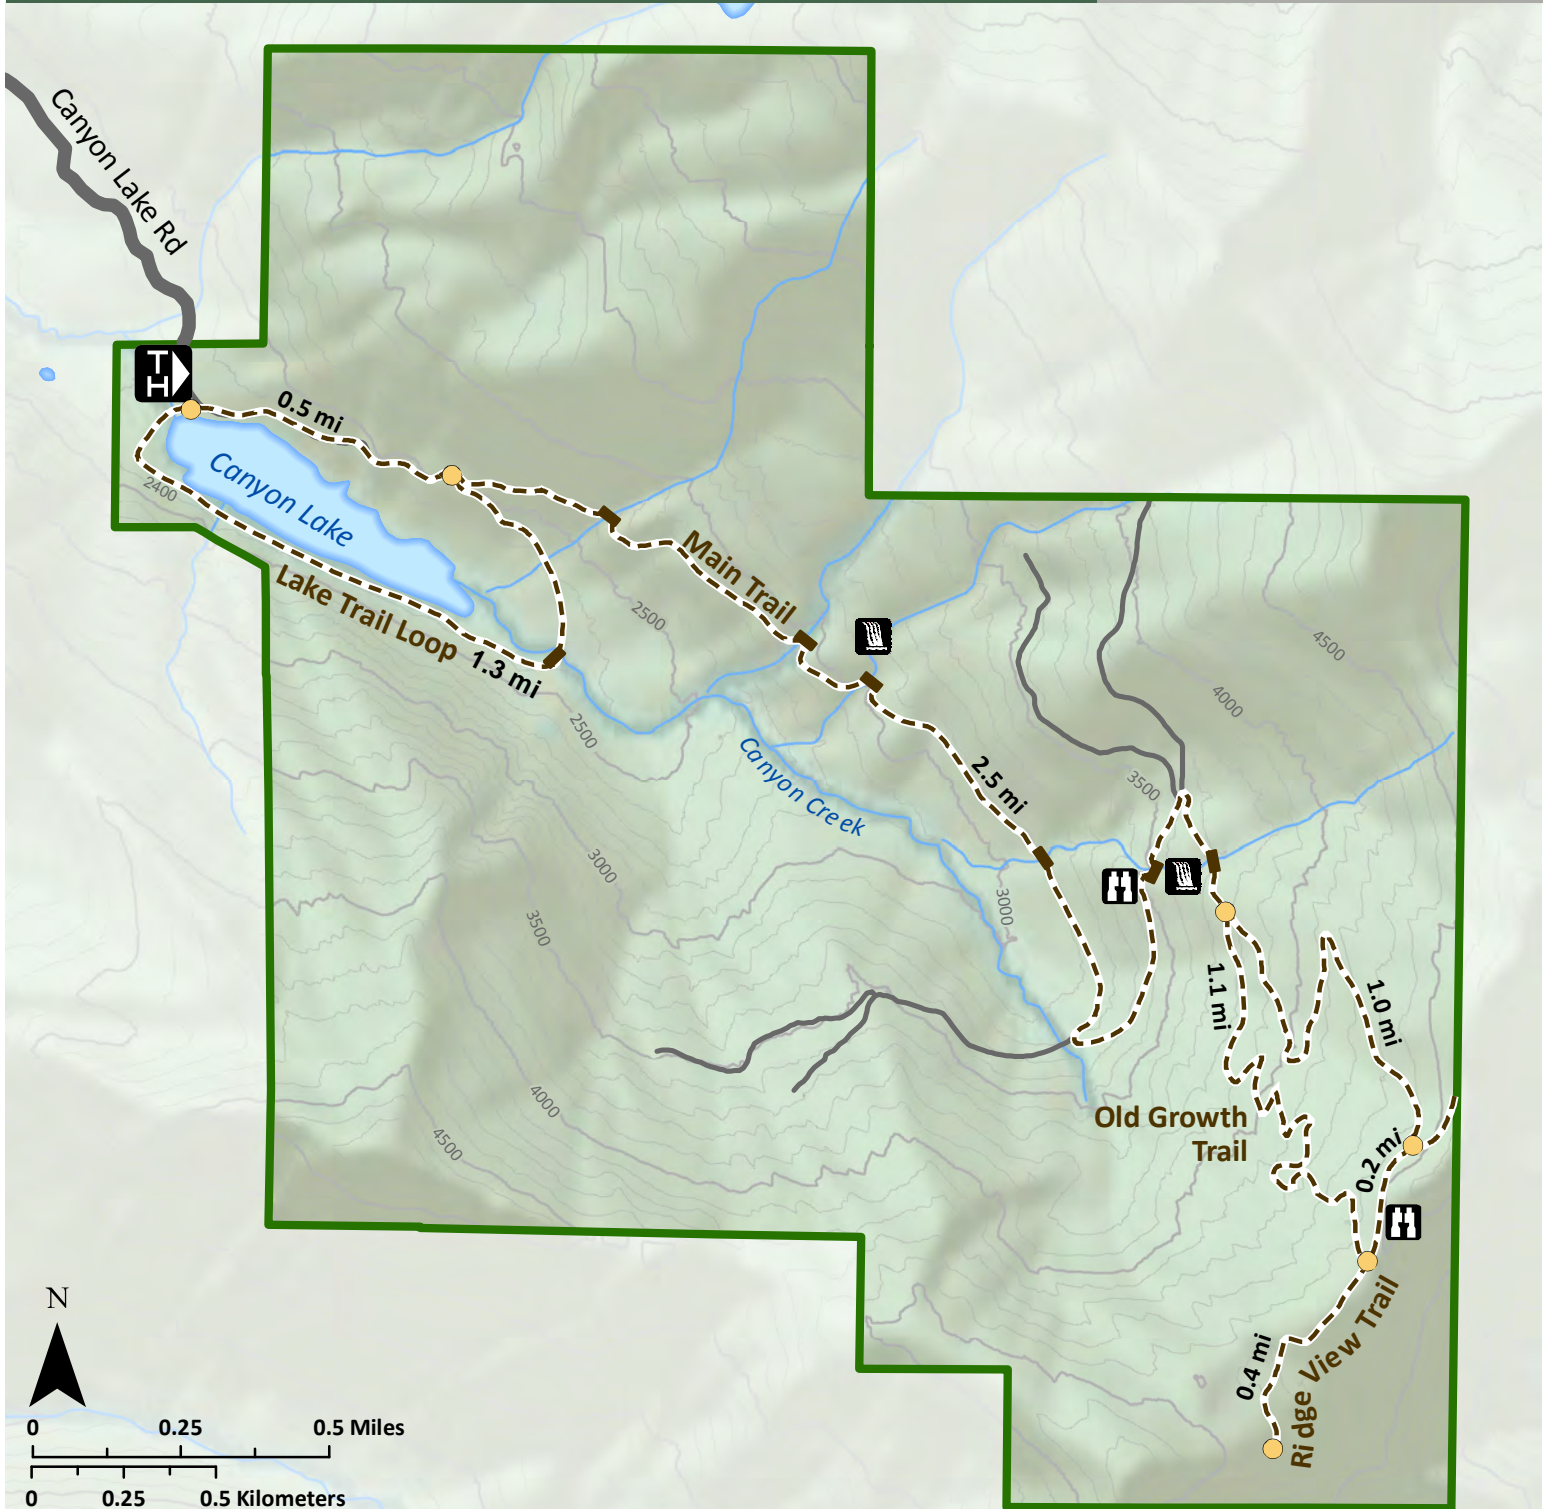

Canyon Lake Community Forest

Whatcom County
Parks & Recreation

-  Trailhead
-  Viewpoint
-  Waterfall
-  Community Forest Boundary
-  Bridge
-  Contour - 100 ft
-  Index Contour - 500 ft
-  Trail - Hike only
-  Trail Mileage
-  Forest Road

Note to map users: Mobile maps approximate your location and may be inoperable at any time on any device. There are no warranties to accompany this material. Use at your own risk.

Scan for mobile map and to learn more