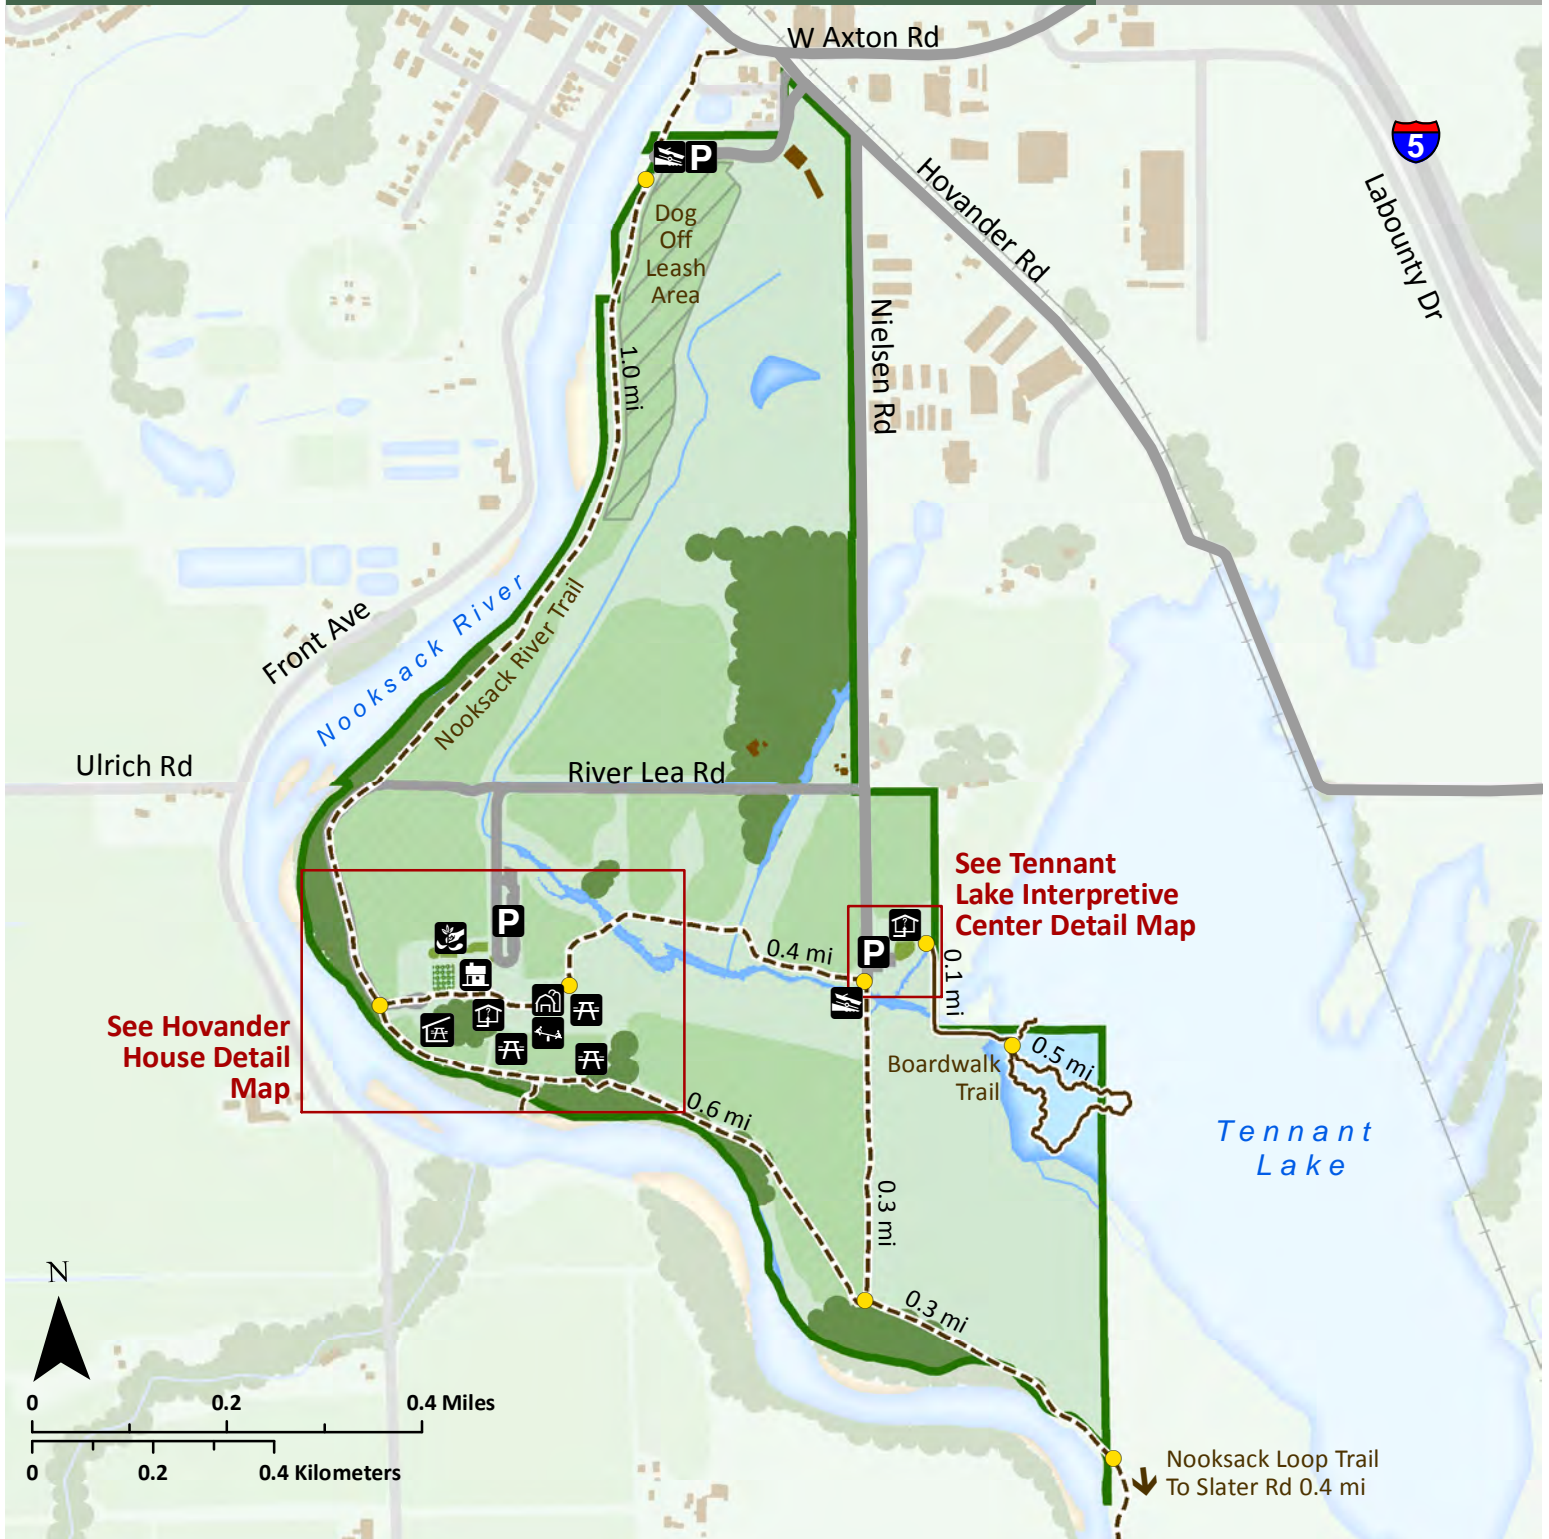

Hovander Homestead Park

Whatcom County
Parks & Recreation

- | | | |
|---------------------|----------------|----------------------------|
| Parking | Picnic Area | Park Boundary |
| Historic Building | Picnic Shelter | Trail - Hike/Bike |
| Boat Launch | Information | Trail - Hike Only, No Pets |
| Playground | Garden | 0.3 mi Trail Mileage |
| Animal Contact Area | | Road |

Note to map users: Mobile maps approximate your location and may be inoperable at any time on any device. There are no warranties to accompany this material. Use at your own risk.

Scan for mobile map and to learn more

(360) 778-5850
WWW.WHATCOMCOUNTY.US/PARKS

Hovander House Detail

Whatcom County Parks & Recreation

Tennant Lake Interpretive Center Detail

- | | | | |
|--|-------------------|--|----------------------------|
| | Parking | | ADA Parking |
| | Historic Building | | Picnic Area |
| | Restroom | | Picnic Shelter |
| | Scenic Overlook | | Information |
| | Playground | | Garden |
| | Boat Launch | | Trail - Hike/Bike |
| | Building | | Trail - Hike Only, No Pets |
| | Garden | | Road/Walkway |
| | Forest | | Park Boundary |
| | | | Field |